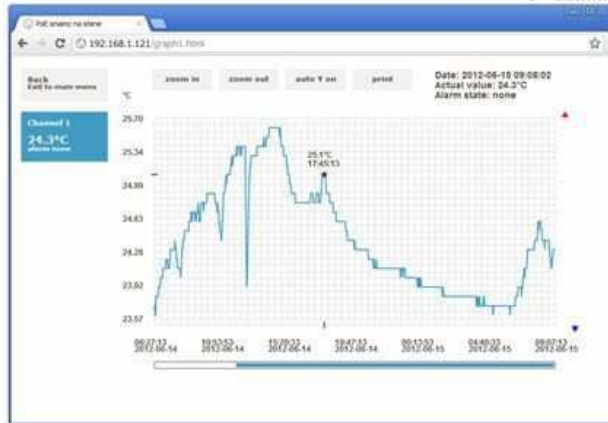

Recipient 3:

Short e-mail:

Alarm report sending interval: 1 hr

Info email report sending interval: 1 hr

Repeat email attachment: Email_alarm_en

Save settings | Test settings | Cancel changes

Ethernet Transducer

192.168.1.42

Local time: Friday, June 15, 2012 09:06:37

U/I: 10949004

Channel 2	25.6°C alarm none	History	History
Channel 4	n/a alarm none	Mobile	Refresh
		web	page
		Settings	About
		*	?

rights reserved.